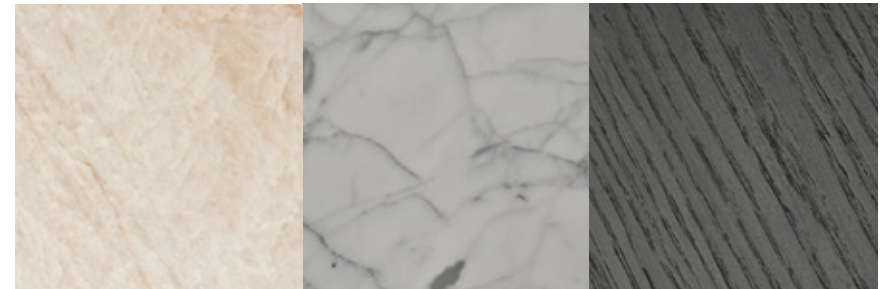

sophisticated Brazilian
quartzite stone

Evengreen Italian
marble

Croatian Oak from
Slavonia forest, with
carefully selected
structures